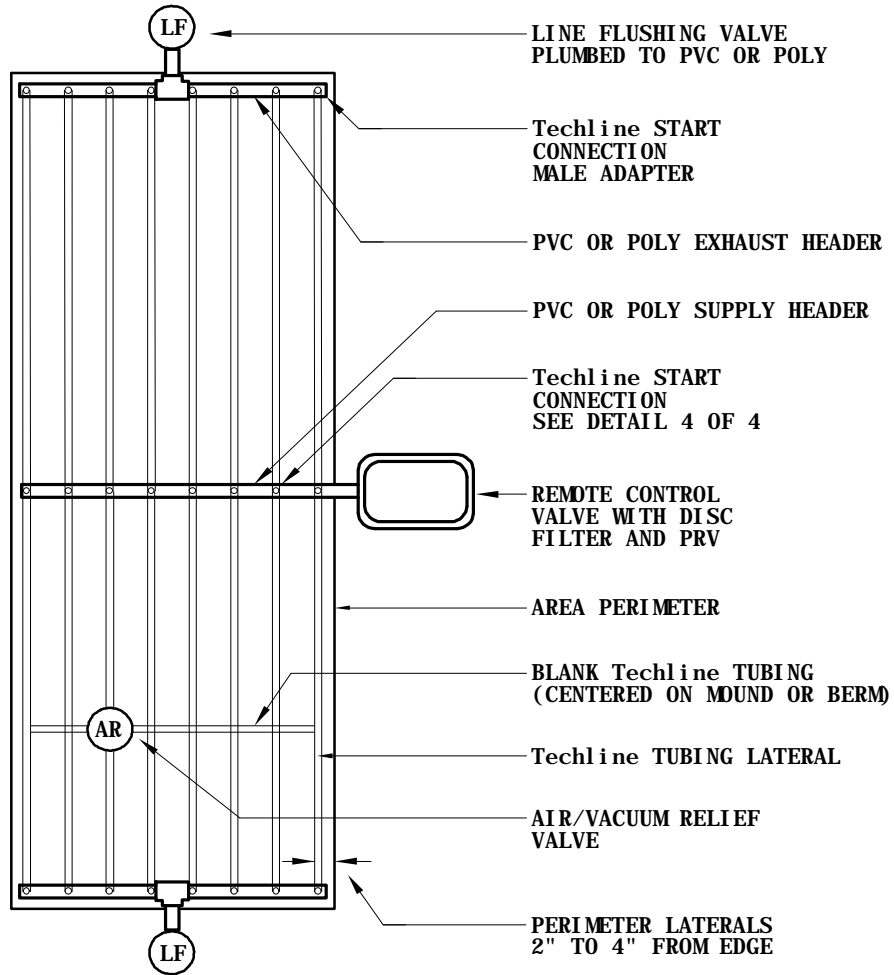

Detail 1.02

 Techline CENTER FEED LAYOUT

DETAIL - NO SCALE

Techline "CENTER FEED" Layout