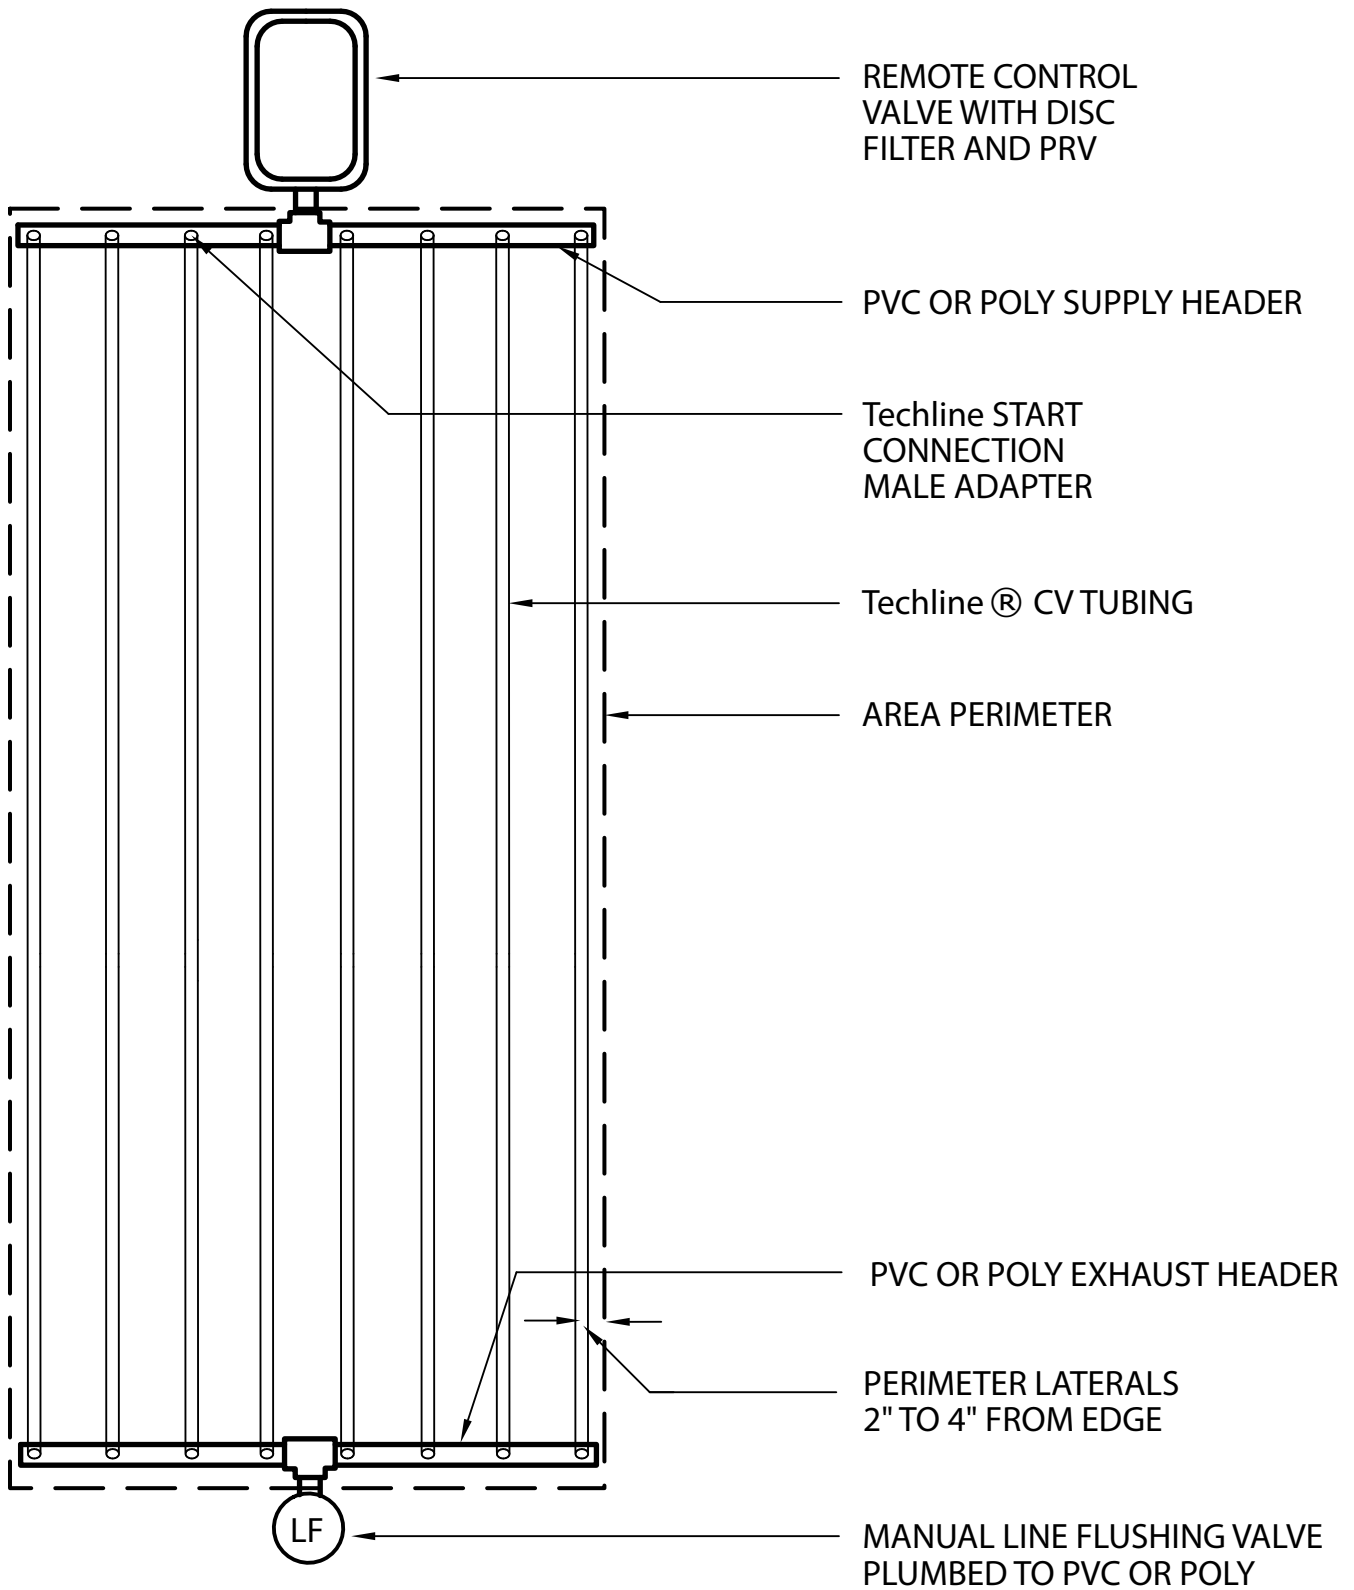

Detail 1.11

Techline® CV END FEED LAYOUT

DETAIL - NO SCALE