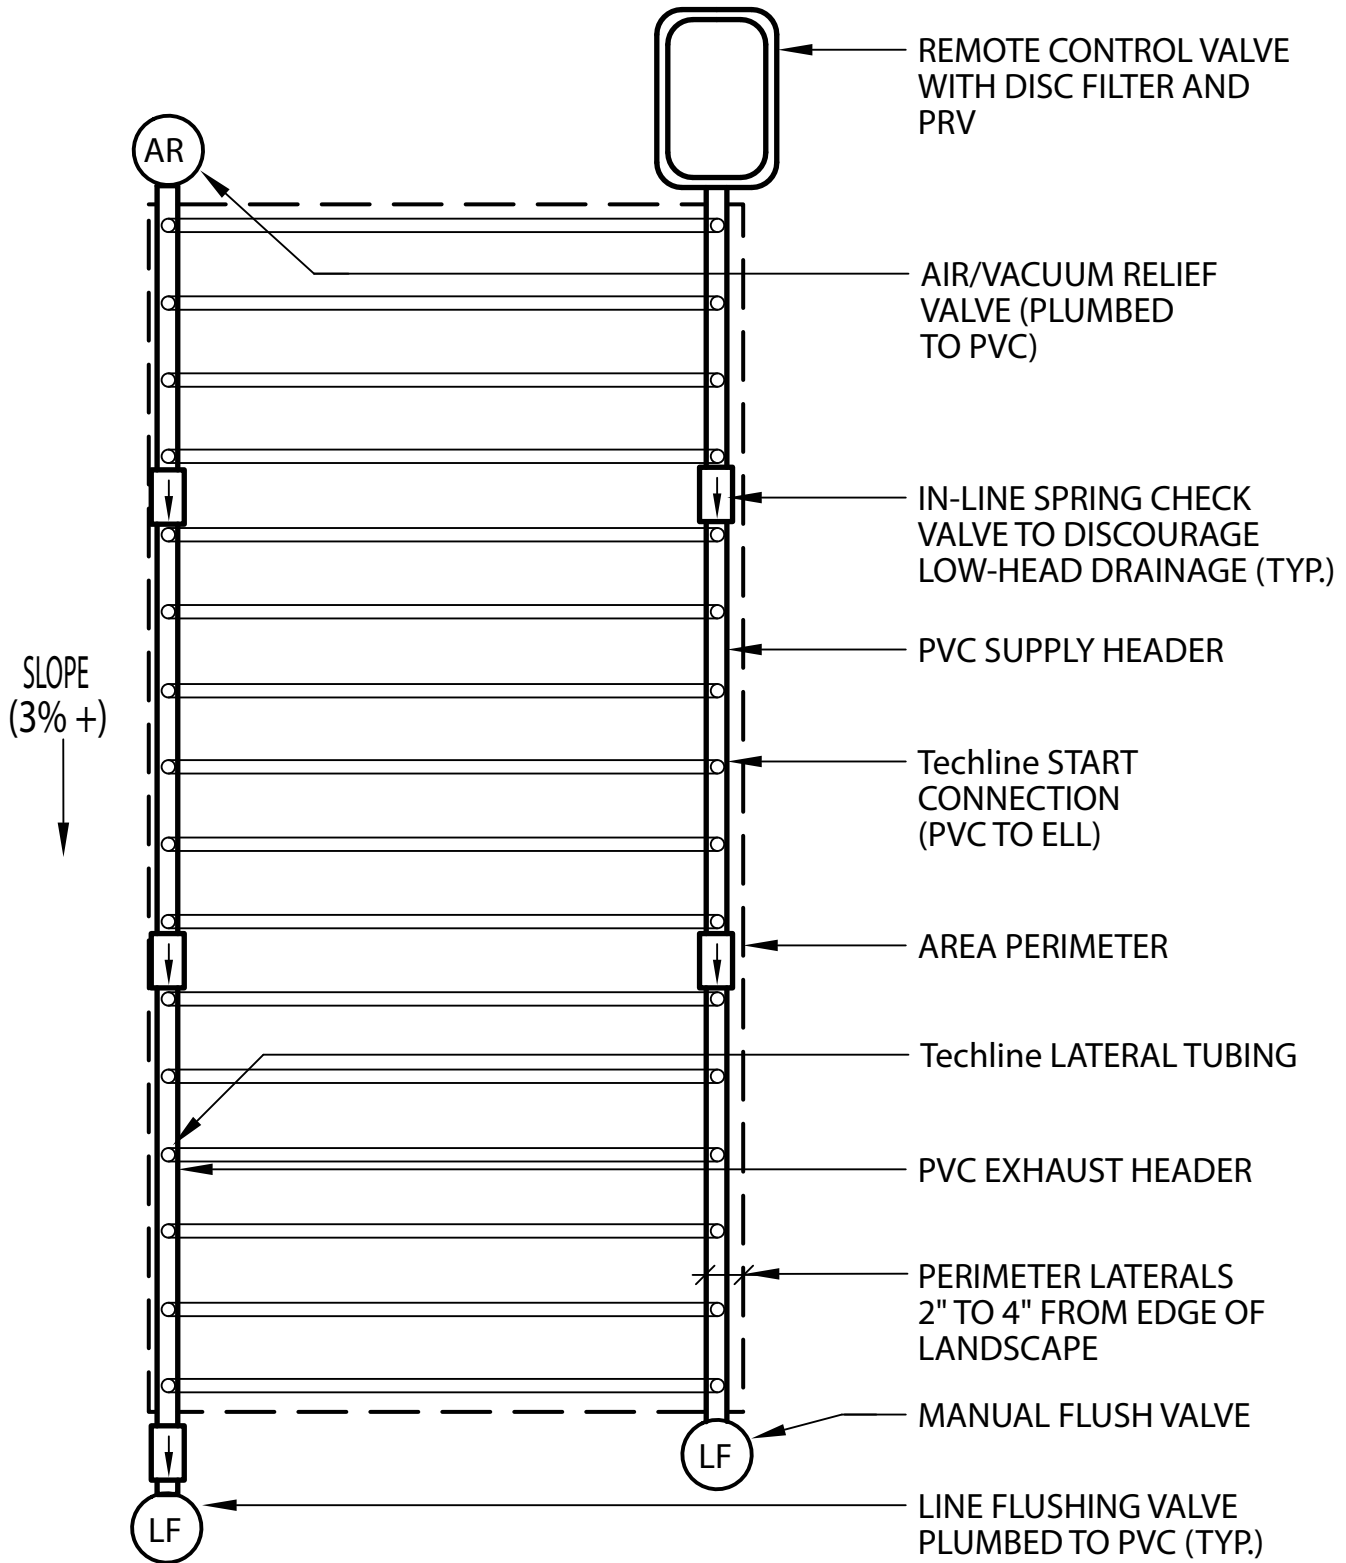

Detail 1.05

Techline MEDIAN ISLAND, DOWN SLOPE

OPTION ONE

DETAIL - NO SCALE