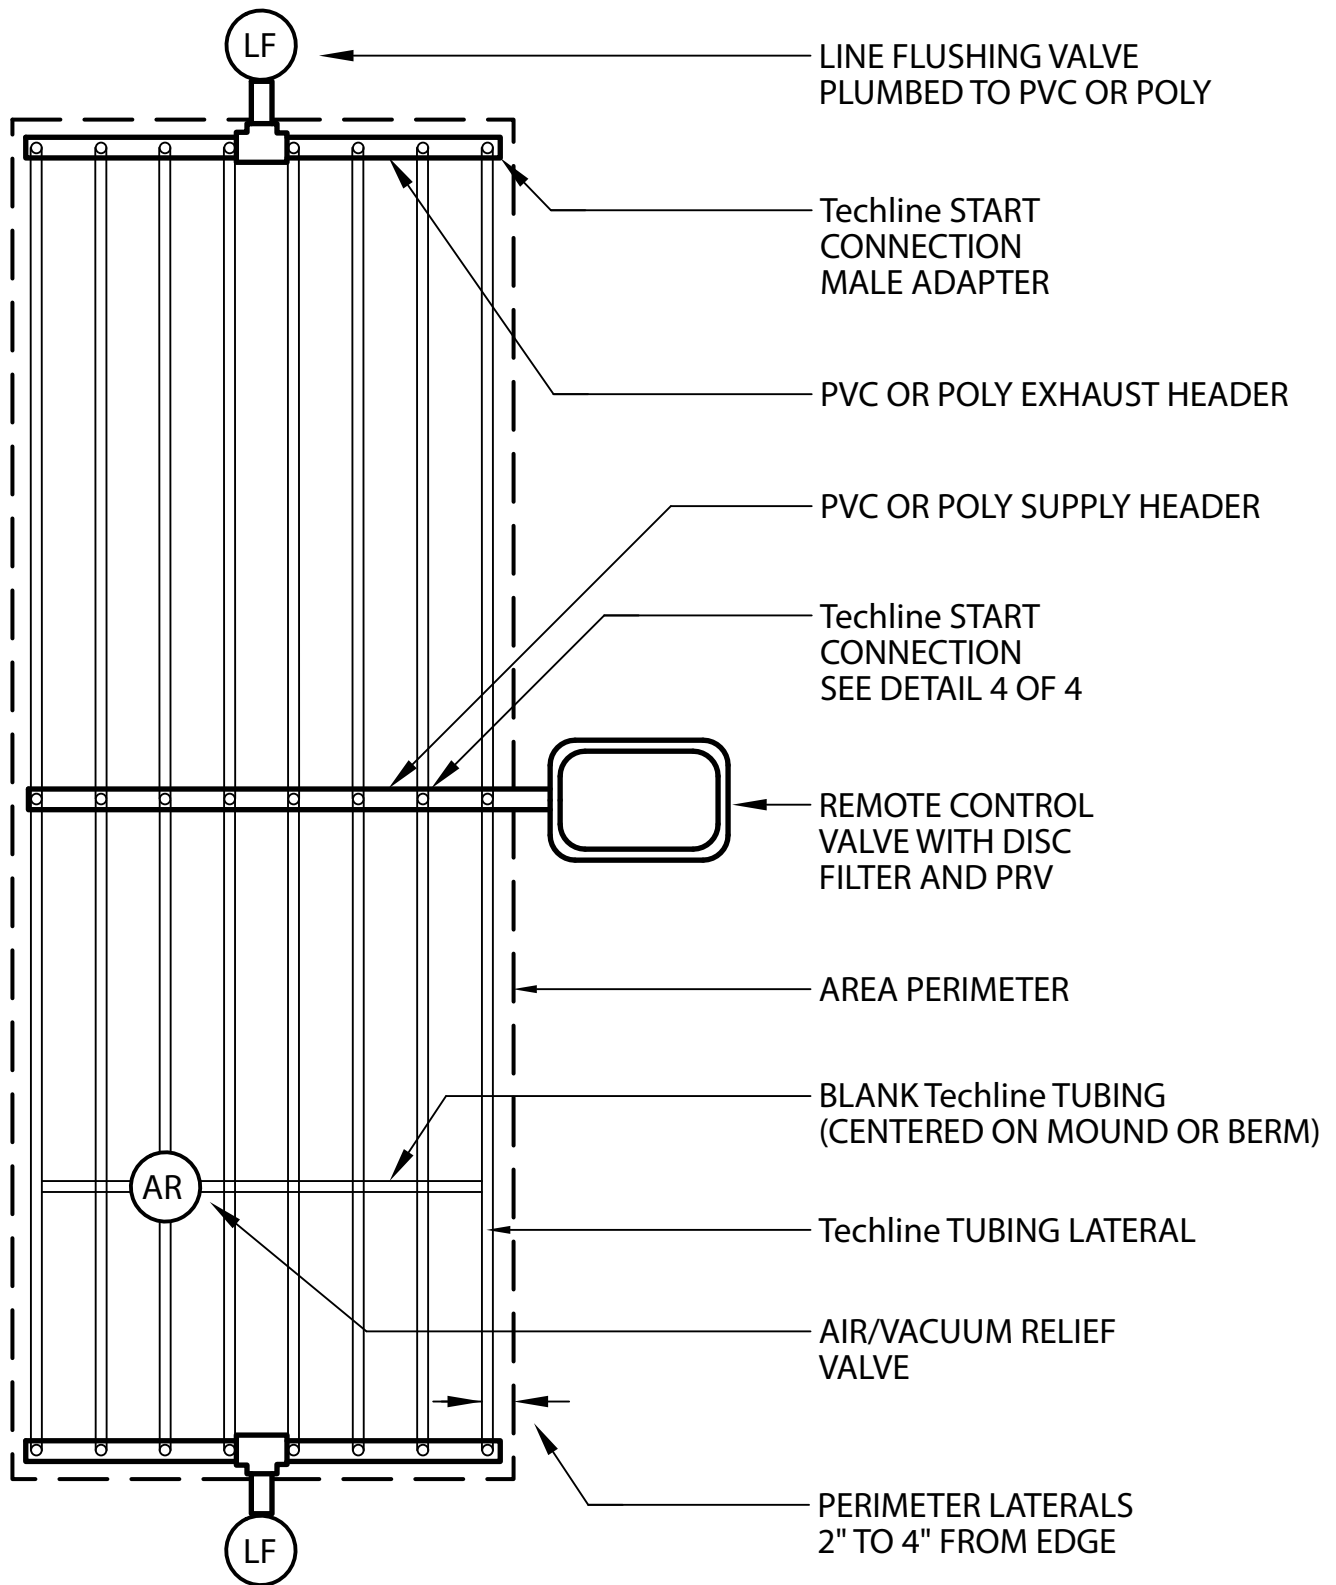

Detail 1.02

Techline CENTER FEED LAYOUT